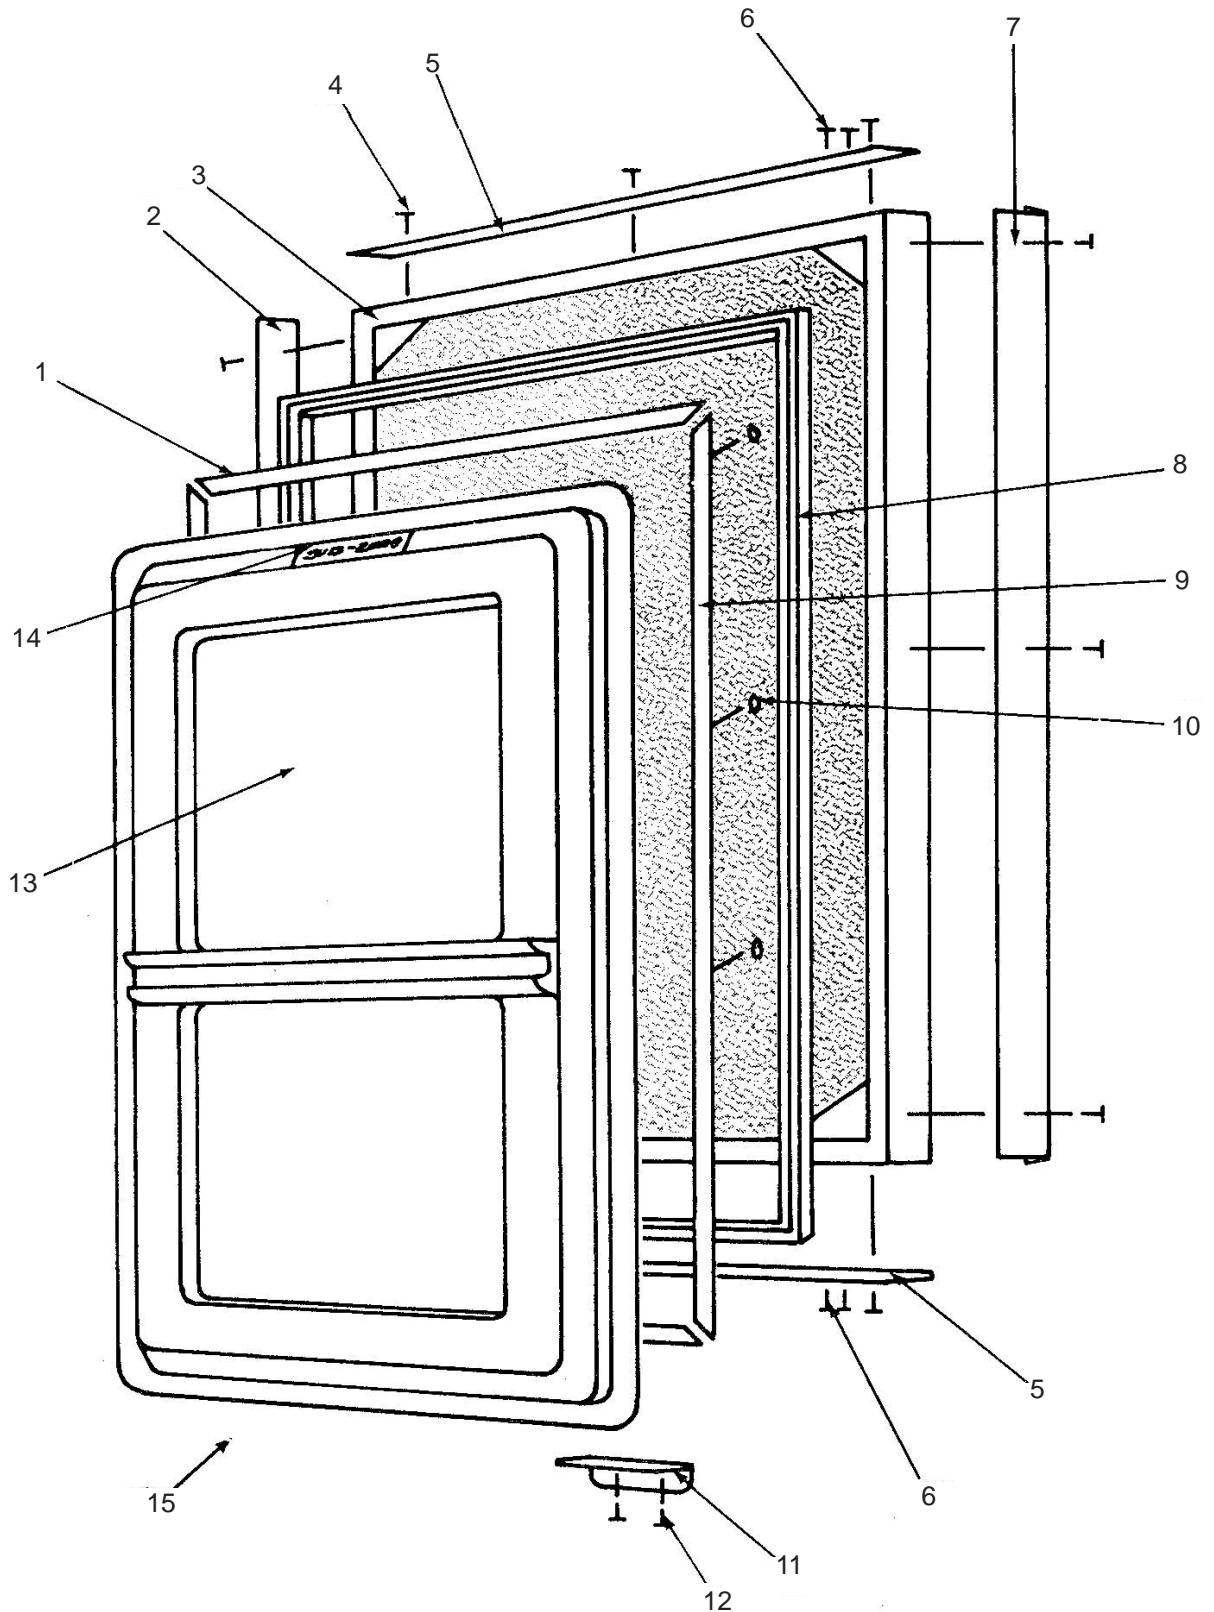

249FF/I DOOR VIEW

249FF/I COSMETIC / MECHANICAL PARTS LIST

<u>Ref #</u>	<u>Part #</u>	<u>Description</u>
1.	6110010	Bolt, #10-24 x 1/2" Flat Head
2.	6240010	Finish Washer, #10 Stainless Steel
3.	0861290	Back Cover
4.	6200230	Screw, #8-18 x 1/2" Hex Head
5.	0861300	Back Shroud
6.	6200230	Screw, #8-18 x 1/2" Hex Head
7.	3570050	Leveling Leg, #18-3/8 x 1"
8.	4110300	Base Assembly
9.	6200080	Screw, #8-15 x 1/2" Truss Head
10.	0860340	Kickplate, 23-7/8"
11.	3140020	Ice Tray, 4-3/8" x 10-1/2" (Only in Units Without Icemaker)
12.	4180130	Ice Bucket Assembly
13.	3410040	Ice Bucket Handle, 1" x 7-3/8"
14.	3600040	Wire Shelf, 14-1/2" x 20-1/4"
15.	3600040	Wire Shelf, 14-1/2" x 20-1/4"
16.	6120030	Plastic Tube Clamp, 1/4"
17.	6200080	Screw, #8-15 x 1/2" Truss Head
18.	6110010	Bolt, #10-24 x 1/2" Flat Head
19.	6110020	Bolt, #10-24 x 3/8" Truss Head
20.	3540010	Door Hinge, Upper Right
	3540020	Door Hinge, Upper Left
21.	6110010	Bolt, #10-24 x 1/2" Flat Head
22.	0861690	Shim, Bot Door Hinge
23.	3540810	Closer, Door 150Lb
24.	6200050	Screw, #10-12 X 1/2"
25.	3540020	Door Hinge, Lower Right (See SN Breaks)
	3540790	Bottom Door Hinge, RH (See SN Breaks)
	3540010	Door Hinge, Lower Left (See SN Breaks)
	3540800	Bottom Door Hinge, LH (See SN Breaks)