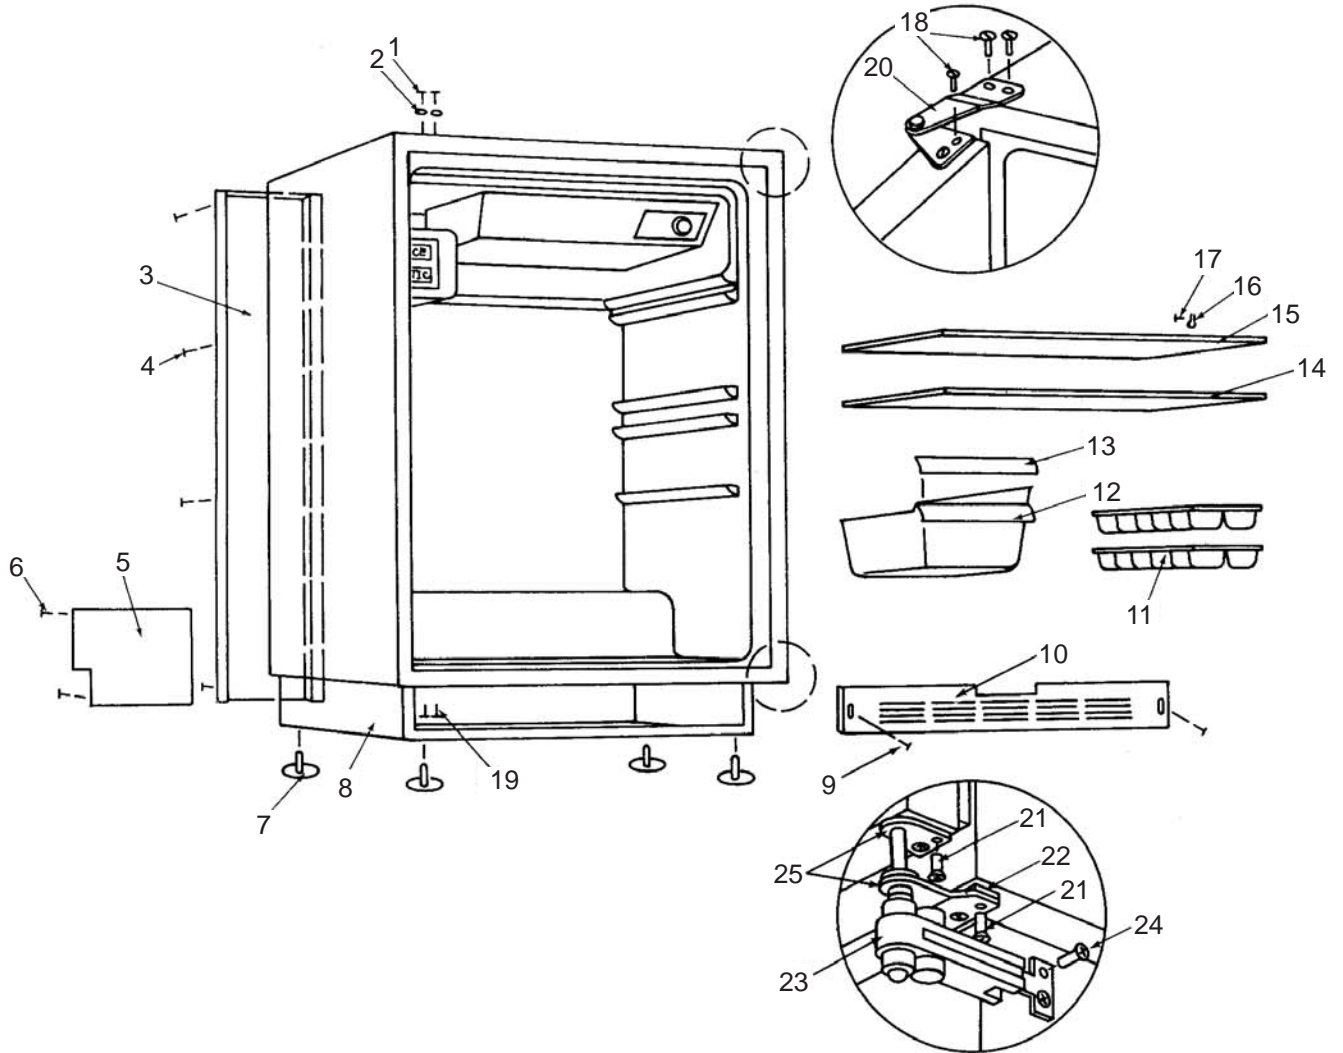

249FF/I COSMETIC / MECHANICAL VIEW

Starting with Serial No. 356747

249FF/I SEALED SYSTEM PARTS LIST